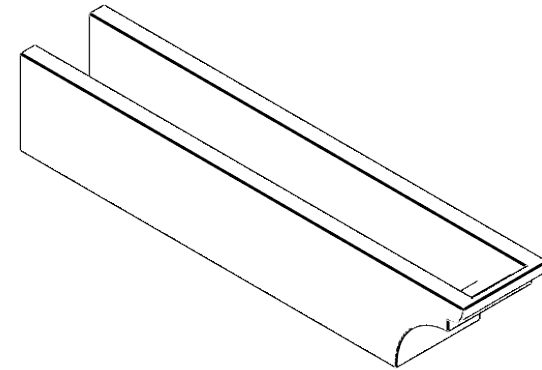

# ITEM NUMBER: RFTURO060X06000X32000X006YOR00RCPR

6"W X 6"H X 32"L TIMBERTHANE ROUGH CEDAR YORKTOWN FAUX WOOD OPEN RAFTER TAIL, 6"L END, PRIMED TAN

**SIDE PROFILE**

**FRONT PROFILE**

**ISOMETRIC**

GENERATED DATE : 03/02/2023

EKENA MILLWORK  
2300 WEST MAIN ST.  
CLARKSVILLE, TX 75426  
TOLL FREE: 866-607-0453  
WWW.EKENAMILLWORK.COM

**NOTES**

1. INSTALLATION TO BE COMPLETED IN ACCORDANCE WITH MANUFACTURER'S SPECIFICATIONS.
2. DRAWING MAY NOT BE TO SCALE
3. THIS DRAWING IS INTENDED FOR DESIGN AND PLANNING PURPOSES ONLY.
4. ALL INFORMATION CONTAINED HEREIN WAS CURRENT AT THE TIME OF DEVELOPMENT BUT MUST BE REVIEWED AND APPROVED BY THE PRODUCT MANUFACTURER TO BE CONSIDERED ACCURATE.
5. TIMBERTHANE ARCHITECTURAL PRODUCTS ARE MADE FROM HIGH DENSITY URETHANE AND COME FACTORY PRIMED